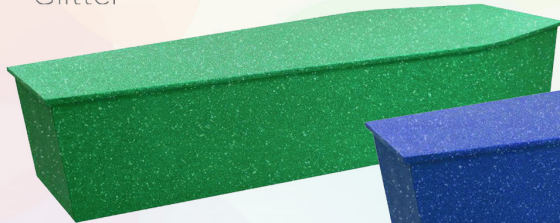

JC Atkinson

tel: 0191 415 1516 e-mail: info@jcatkinson.co.uk web: www.coffins.co.uk

ExpressionsTM Printed

- Print family pictures, words and more on a traditional coffin.

Family Photos

Special Places

Names / Words

ExpressionsTM Glitter

- Nine glitter choices, wrap the full coffin.

Green Glitter

Blue Glitter

Magenta Glitter

ExpressionsTM Glitter Panels

- Leave it natural, paint it any colour, add a glitter panel.

The coffin

The colour

The panel

Yellow

Magenta

Gold

Black

Copper

Silver